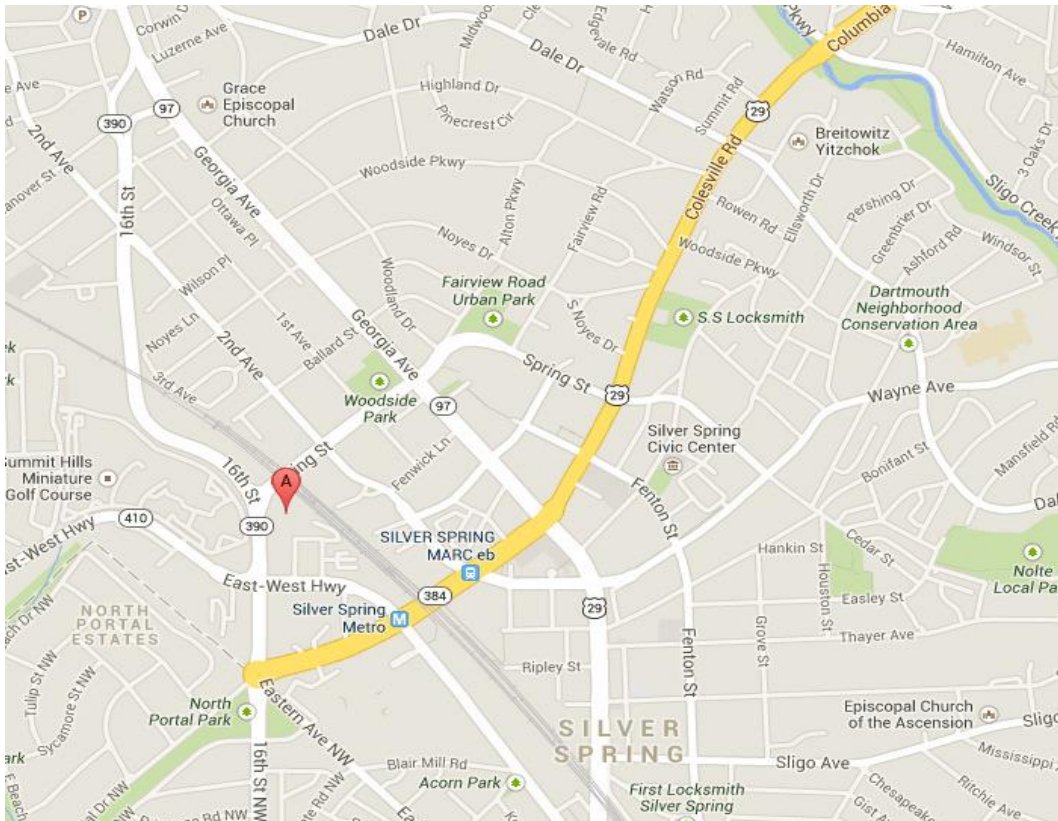

The Spectrum Center for Natural Medicine

8555 16th Street, Suite 402 • Silver Spring, MD 20910
301-565-2700 • www.healingspectrum.com

Walking Directions from the Silver Spring Metro Station (Red Line):

Walk south on Colesville Road toward East-West Hwy. Take a right on East-West Hwy. (heading west). Take a right on 16th Street and building 8555 will be on the right on the corner of 16th St. and Spring St.

Driving Directions:

From West or North of Silver Spring: Take the Capital Beltway (I-495) to Exit 31 - Georgia Avenue (Rt. 97) - South towards Silver Spring and Washington, D.C. Take a right on 16th Street. At East-West Hwy. make a u-turn back onto 16th St. Building 8555 will be on the right and is on the corner of 16th St. and Spring St.

From East or North of Silver Spring: Take the Capital Beltway (I-495) to Exit 30 - Colesville Road (Rt. 29) South. This exit is marked Silver Spring. After entering downtown Silver Spring, take a right turn on East-West Hwy. (Rt. 410) (heading west). Take a right turn on 16th Street. Building 8555 will be on the right and is on the corner of 16th St. and Spring St.

From Chevy Chase, Bethesda, and Upper Northwest Washington, D.C.: Travel east on East-West Hwy (Rt. 410). Turn left on 16th Street and building 8555 is on the right on the corner of 16th St. and Spring St.